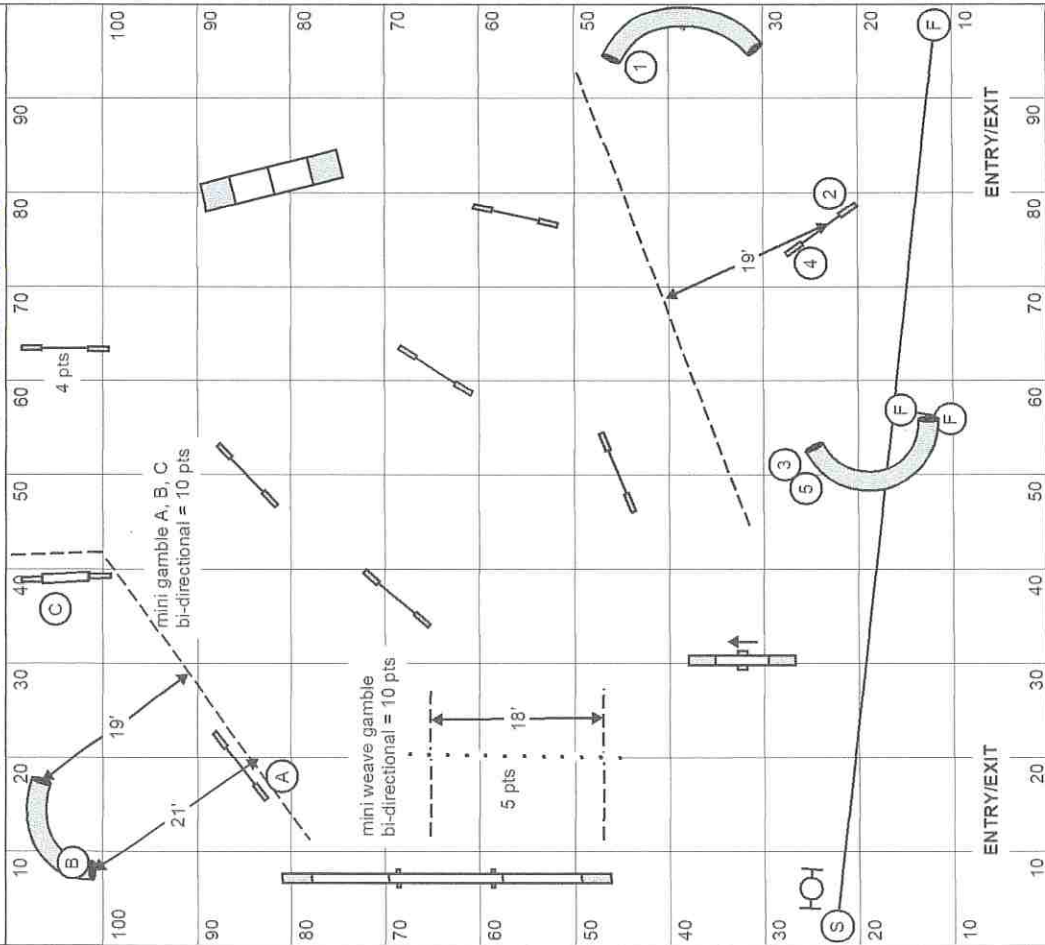

CHAMPIONNAT PROVINCIAL / REGIONAL CHAMPIONSHIPS - GAMBLERS

Designing Judge: Sharon Ransom Judged by: Yanick Villeneuve

OPENING SCT: 40 sec

Open Reg/Spec GT : 20 s
24"/20"R & 20"/16"S

Medium Reg/Spec GT (Open + 10%): 22 s
16"/13"R & 12"/8"S

Mini Reg/Spec GT (Open + 20%): 24 s
8"R & 4"S

Open Vet GT (Open + 20%): 24 s
20"/16" SDV & 16"/12" DDV

Medium Vet GT (Med + 20%): 26 s
12"/8" SDV & 8"/4" DDV

Mini Vet GT (Mini + 20%): 29 s
4" SDV

Yanick Villeneuve