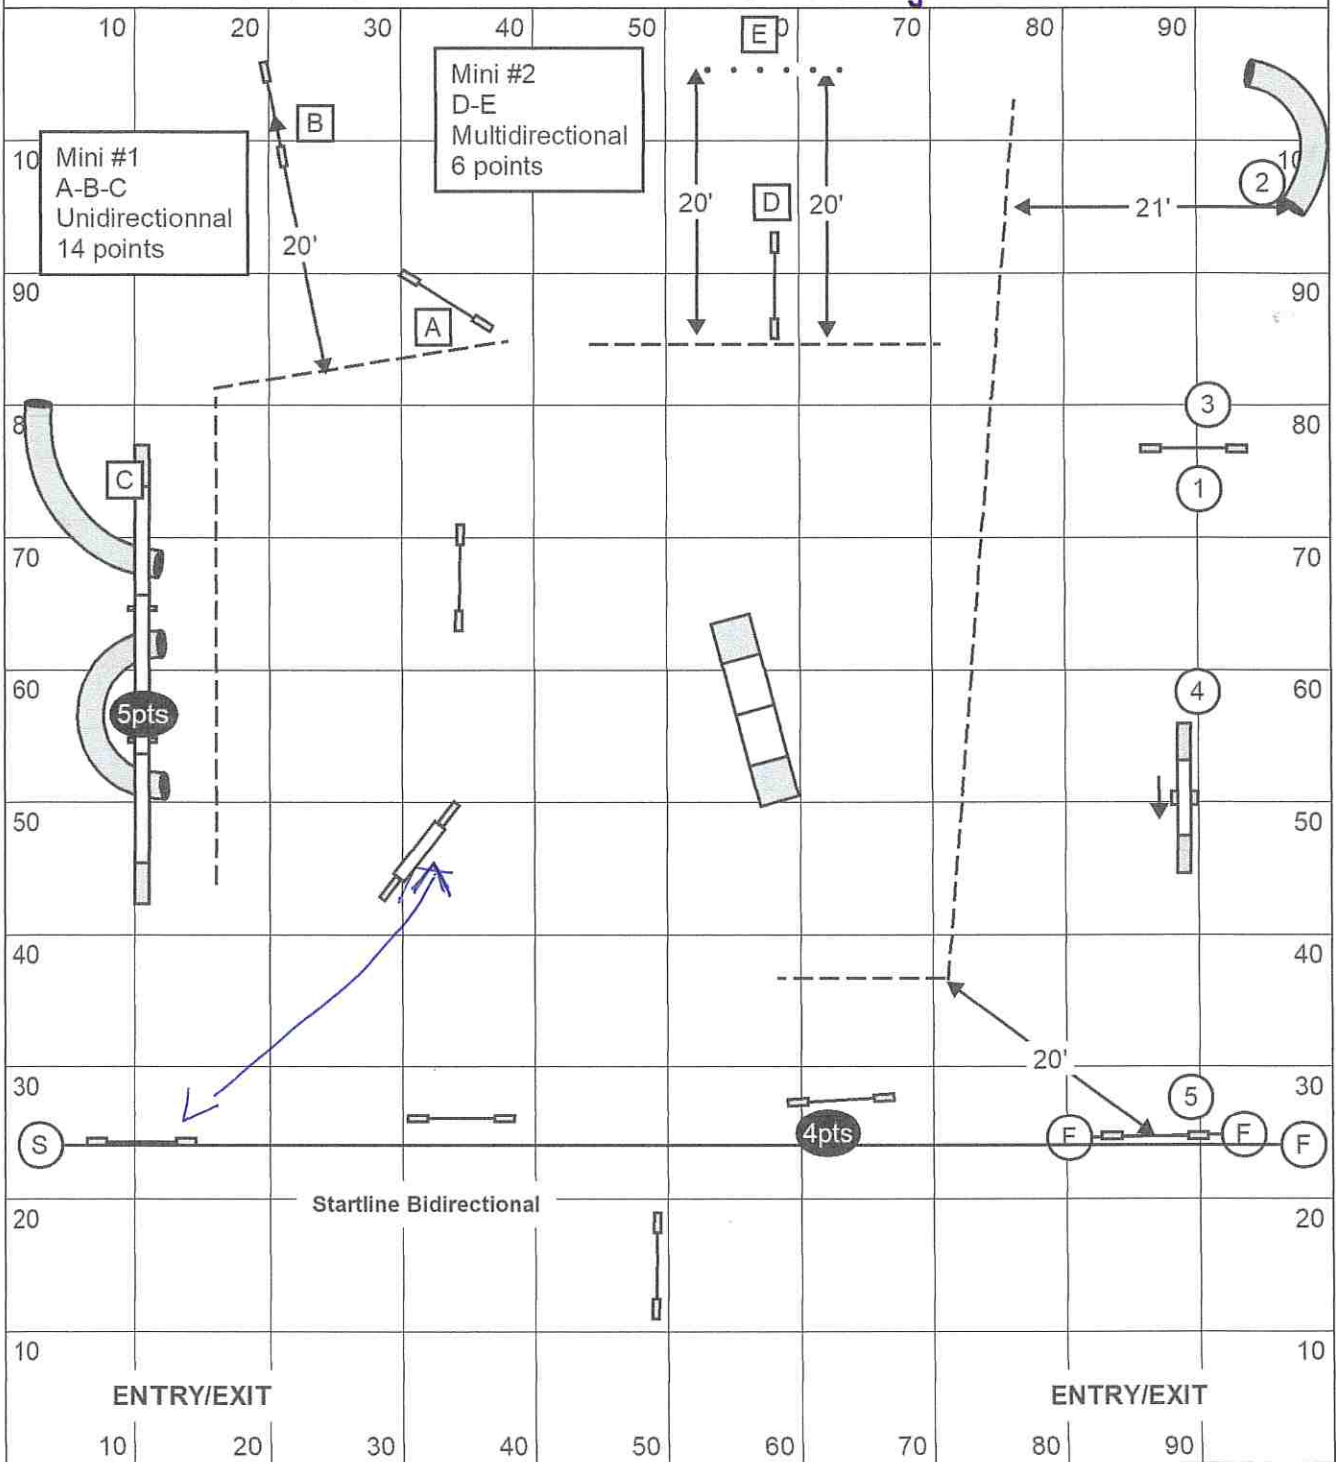

CHAMPIONNAT PROVINCIAL / REGIONAL CHAMPIONSHIPS - GAMBLERS

Designing Judge: Yanick Villeneuve

Judged by: *Brigitte Hunter and Tara LaBelle*

OPENING SCT: 40 sec

BM Hunt
T. LaBelle

Open Reg/Spec GT : 20 s
24"/20"R & 20"/16"S

Open Vet GT (Open + 20%): 24 s
20"/16" SDV & 16"/12" DDV

Medium Reg/Spec GT (Open + 10%): 22 s
16"/12"R & 12"/8"S

Medium Vet GT (Med + 20%): 26 s
12"/8" SDV & 8"/4" DDV

Mini Reg/Spec GT (Open + 20%): 24 s
8"R & 4"S

Mini Vet GT (Mini + 20%): 29 s
4" SDV

June 25, 2023