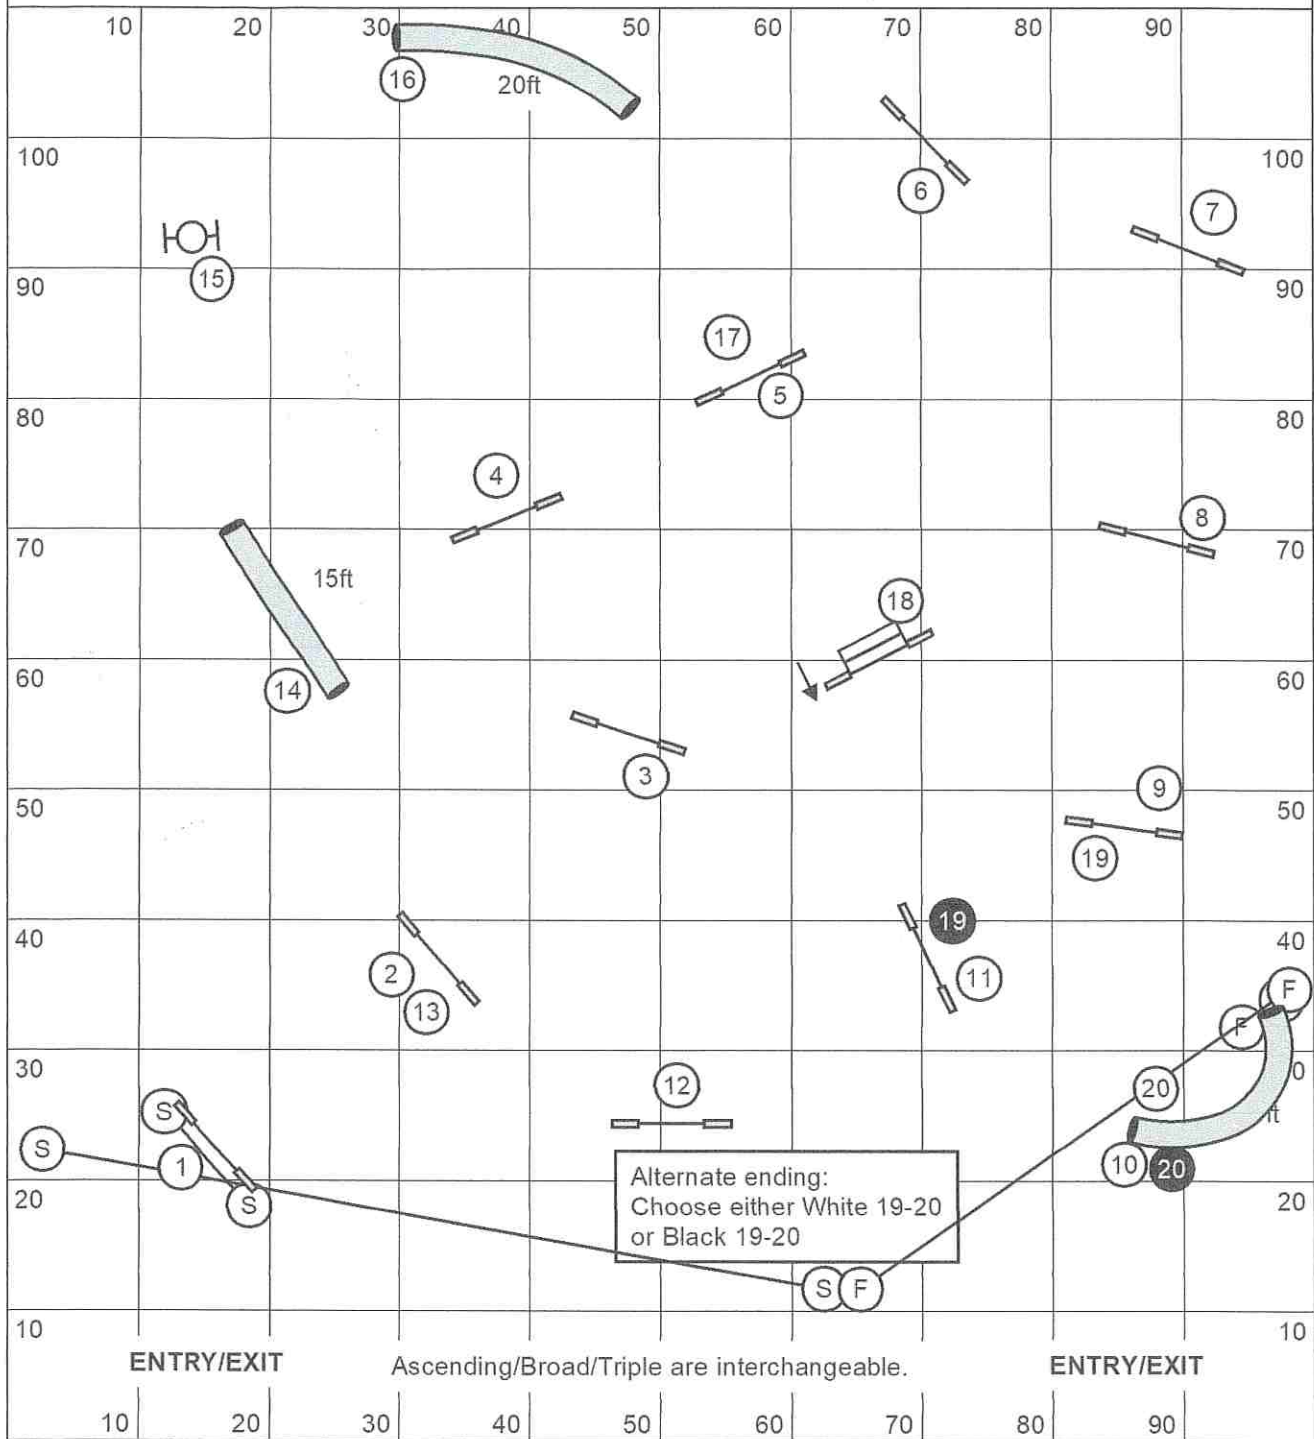

CHAMPIONNAT PROVINCIAL / REGIONAL CHAMPIONSHIPS - JUMPERS

Designing Judge: Paula Collins

Judged by: Paula Collins

(Estimated 20" path: 180 yds)

Open YPS: 3.9 - 4.3 / Med YPS: 3.5 - 3.9

Actual: 592 / 3 = 197 yds

Open Reg/Spec (4.00 yps) = 49 s
24"/20"R & 20"/16"S

Open Vet (Open + 20%) = 59 s
20"/16" SDV & 16"/12" DDV

Medium Reg/Spec (3.60 yps) = 55 s
16"/12"R & 12"/8"S

Medium Vet (Medium + 20%) = 66 s
12"/8" SDV & 8"/4" DDV

Mini Reg/Spec (3.60 yps + 5s) = 60 s
8"R & 4"S

Mini Vet (Mini + 20%) = 72 s
4" SDV

Paula Collins