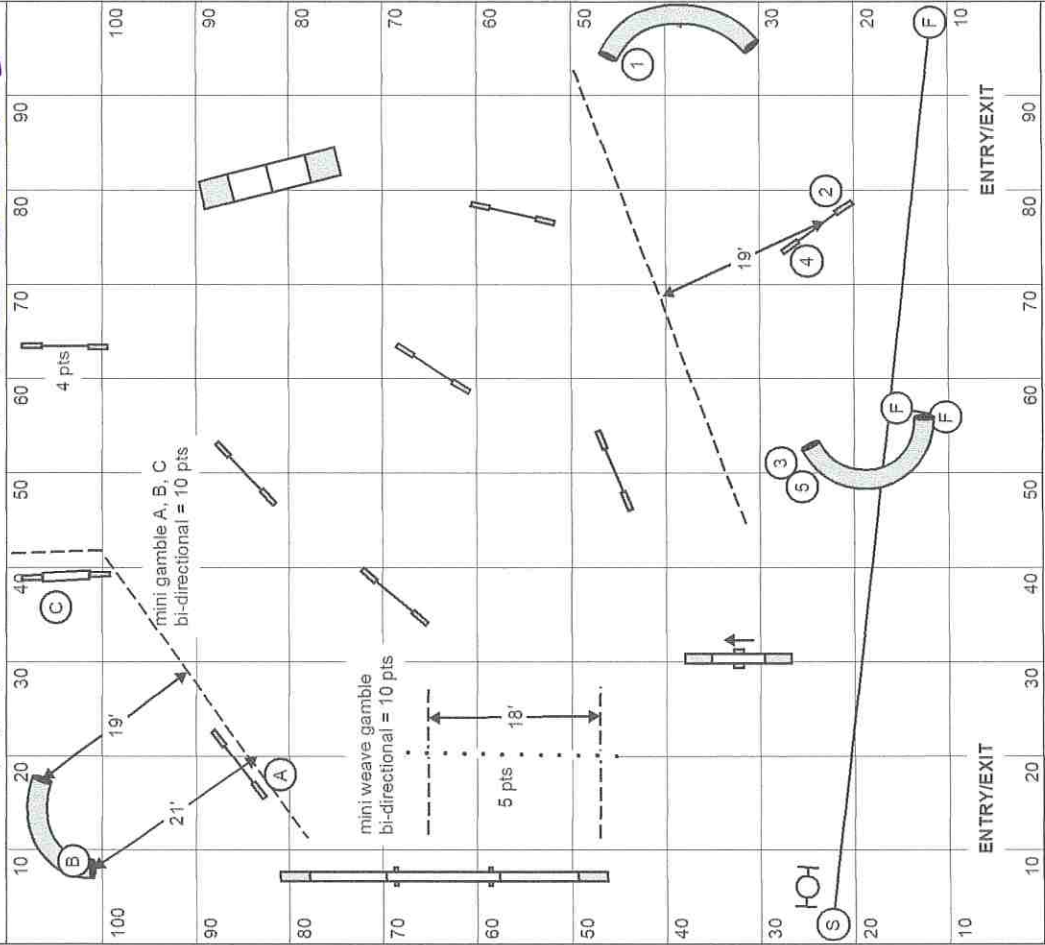

CHAMPIONNAT PROVINCIAL / REGIONAL CHAMPIONSHIPS - GAMBLERS

Designing Judge: Sharon Ransom Judged by: Paula Collins

OPENING SCT: 40 sec

Open Reg/Spec GT : 20 s
24"/20"R & 20"/16"S

Medium Reg/Spec GT (Open + 10%): 22 s
16"/13"R & 12"/8"S

Mini Reg/Spec GT (Open + 20%): 24 s
8"R & 4"S

Open Vet GT (Open + 20%): 24 s
20"/16" SDV & 16"/12" DDV

Medium Vet GT (Med + 20%): 26 s
12"/8" SDV & 8"/4" DDV

Mini Vet GT (Mini + 20%): 29 s
4" SDV

Paula Collins